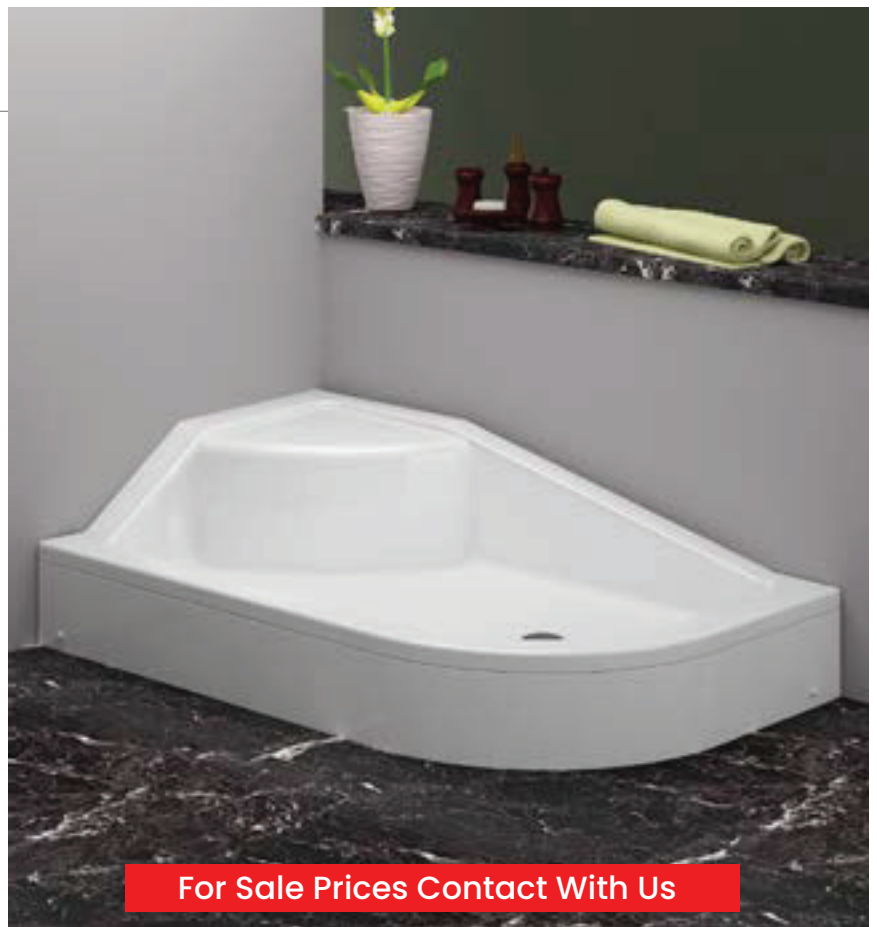

For Sale Prices Contact With Us

BRAND

Asymmetric Shower Trays Sitting

(Left)

h:22 +42

Size	Body	Foot	Panel	Total
90 x 100	115 \$	13 \$	22 \$	150 \$
90 x 110	123 \$	14 \$	23 \$	160 \$
90 x 120	134 \$	14 \$	24 \$	172 \$
90 x 130	142 \$	14 \$	25 \$	181 \$

For Sale Prices Contact With Us

KDV is not included in the price
Price difference in colored products is 20%.

For Sale Prices Contact With Us

ELITE

Square Shower Trays Sitting

h:22 + 42

Size	Body	Foot	Front Panel	Side Panel	Total
90x90	103 \$	11 \$	11 \$	11 \$	136 \$
100x100	112 \$	12 \$	12 \$	13 \$	150 \$