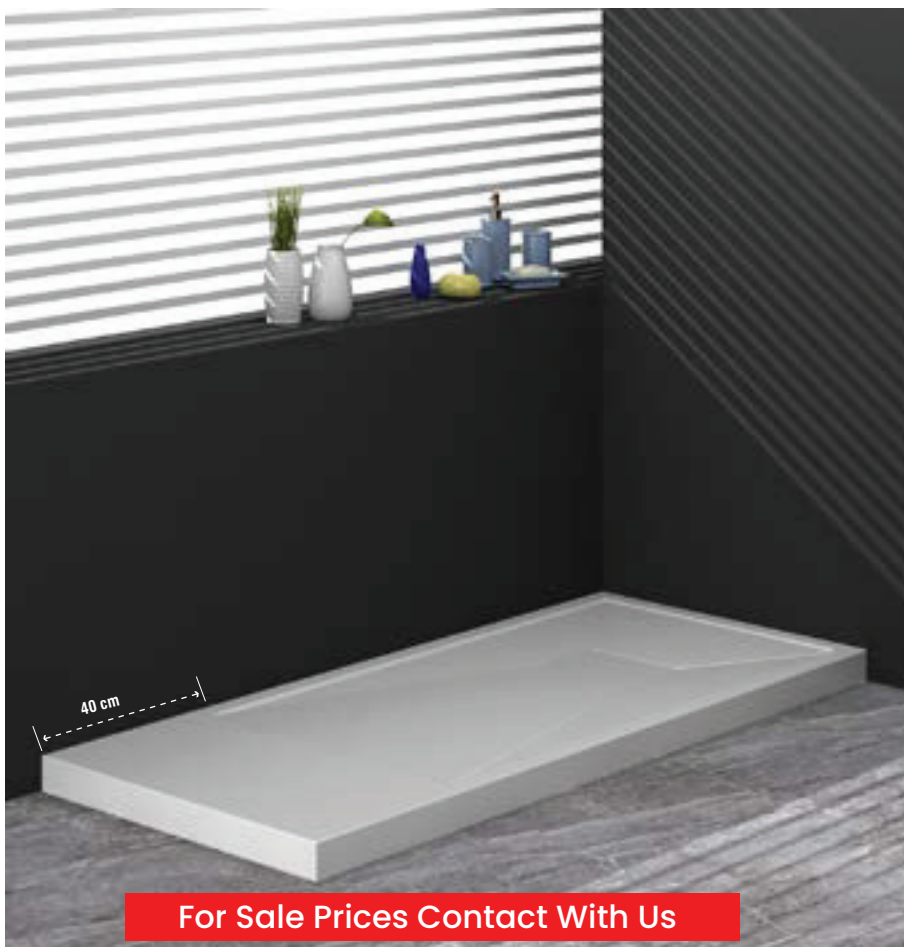

AFREDO

h:6,5 + 35 cm MonoFlat Sitting Shower Trays

Size	Price
80x120	263 \$

For Sale Prices Contact With Us

SPACE

h:6,5 MonoFlat Shower Trays

most	Measure Interval	Price
80	130x139	230 \$
80	140x149	243 \$
80	150x159	256 \$
80	160x169	270 \$