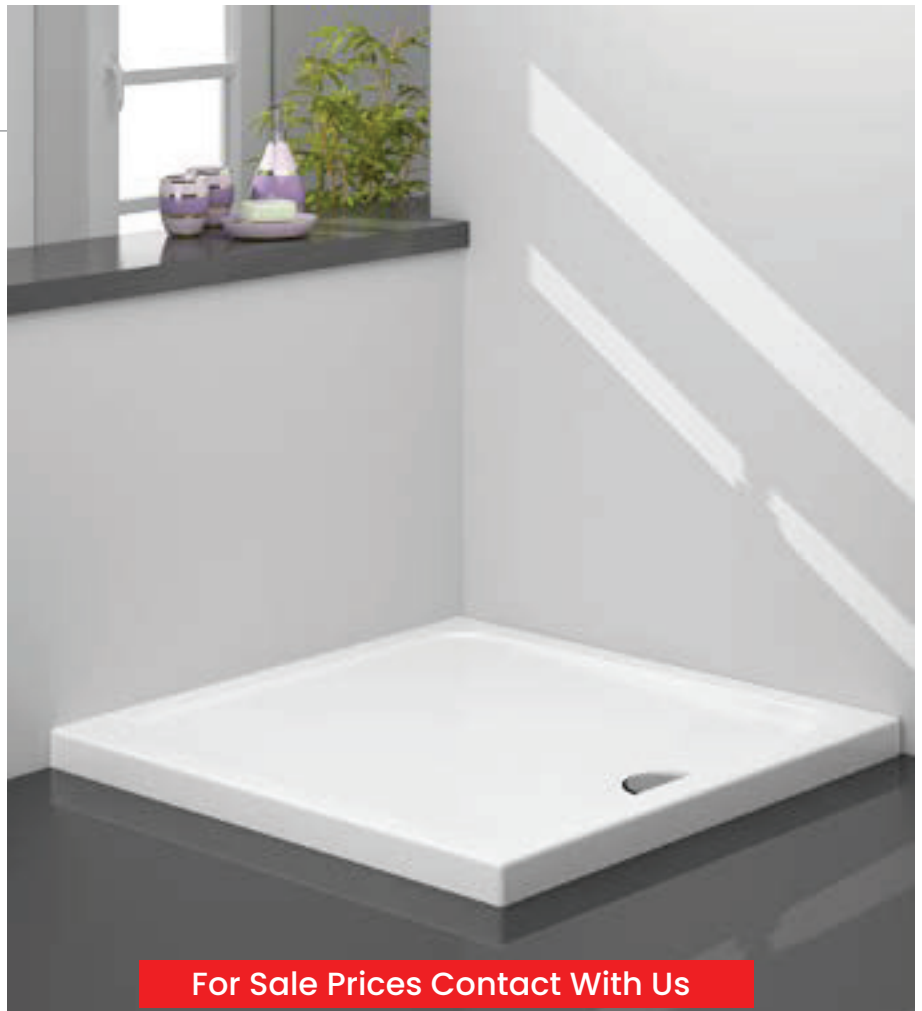

MonoFlat Pentagon Shower Trays

Size	Price
90 x 90	109 \$
100 x 100	128 \$

KDV is not included in the price
Price difference in colored products is 20%.

RONDA

MonoFlat Square Shower Trays h:6,5

Size	Price
70x70	73 \$
80x80	78 \$
90x90	88 \$
100x100	97 \$
110x110	115 \$