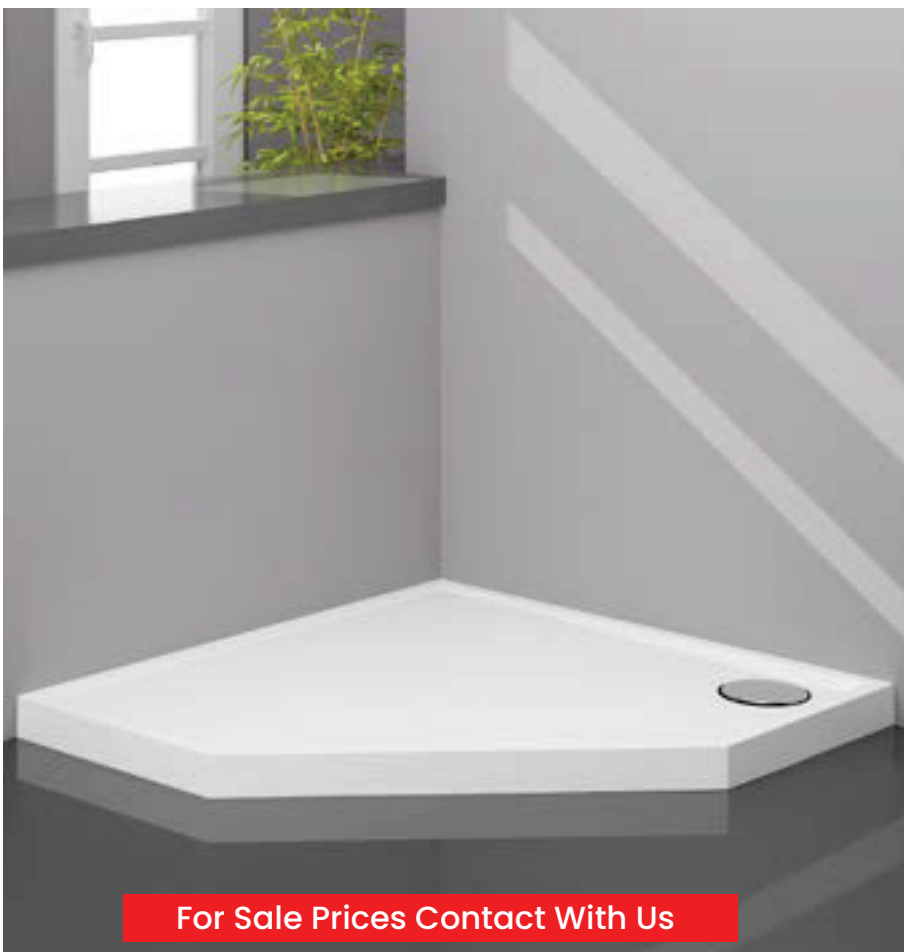

For Sale Prices Contact With Us

POINT

h:6,5

MonoFlat Pentagon Shower Trays

Size	Price
90 x 90	109 $
100 x 100	128 $