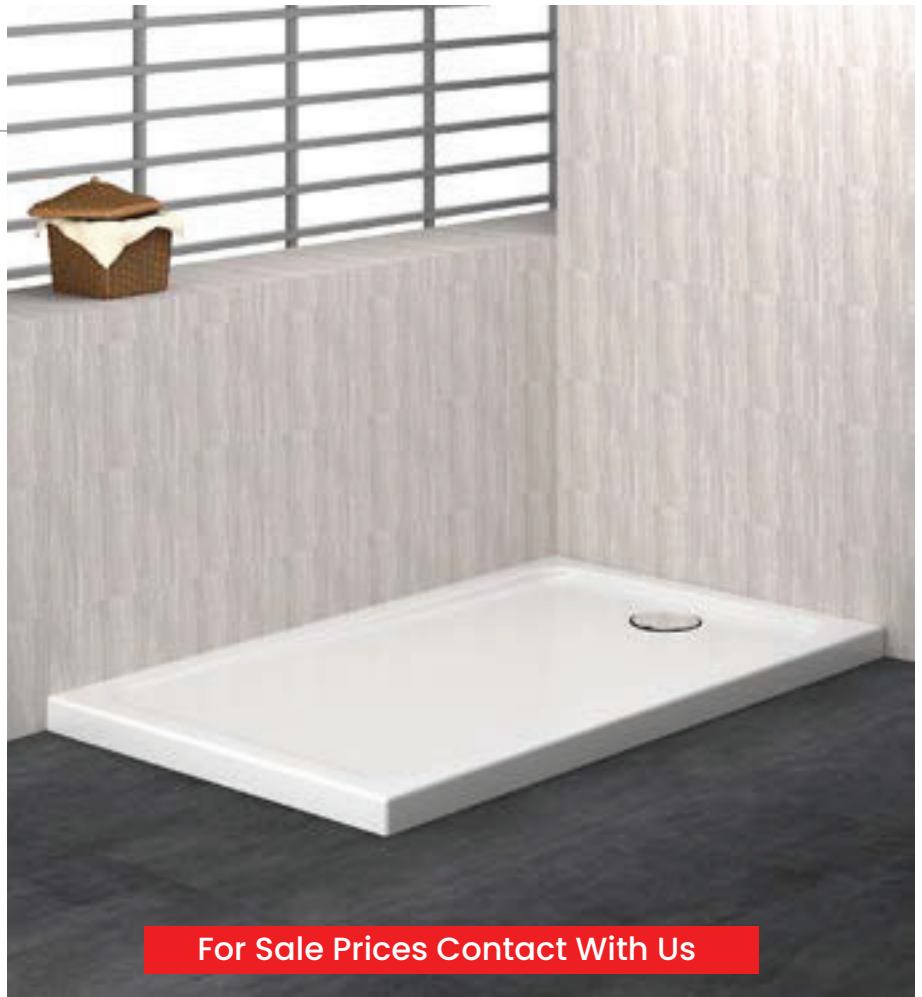

For Sale Prices Contact With Us

PRESTIGE

h:6,5 MonoFlat Restangular Shower Trays

Size	Price
80x90	91 \$
80x100	100 \$
80x110	110 \$
80x120	119 \$
80x130	127 \$
80x140	141 \$
80x150	153 \$
80x160	164 \$
80x170	176 \$
80x180	190 \$

KDV is not included in the price
Price difference in colored products is 20%.

PRESTIGE

MonoFlat Restangular Shower Trays h:6,5

Size	Price
90 x 100	110 \$
90 x 110	119 \$
90 x 120	127 \$
90 x 130	141 \$
90 x 140	153 \$
90 x 150	164 \$
90 x 160	176 \$
90 x 170	190 \$
90 x 180	205 \$