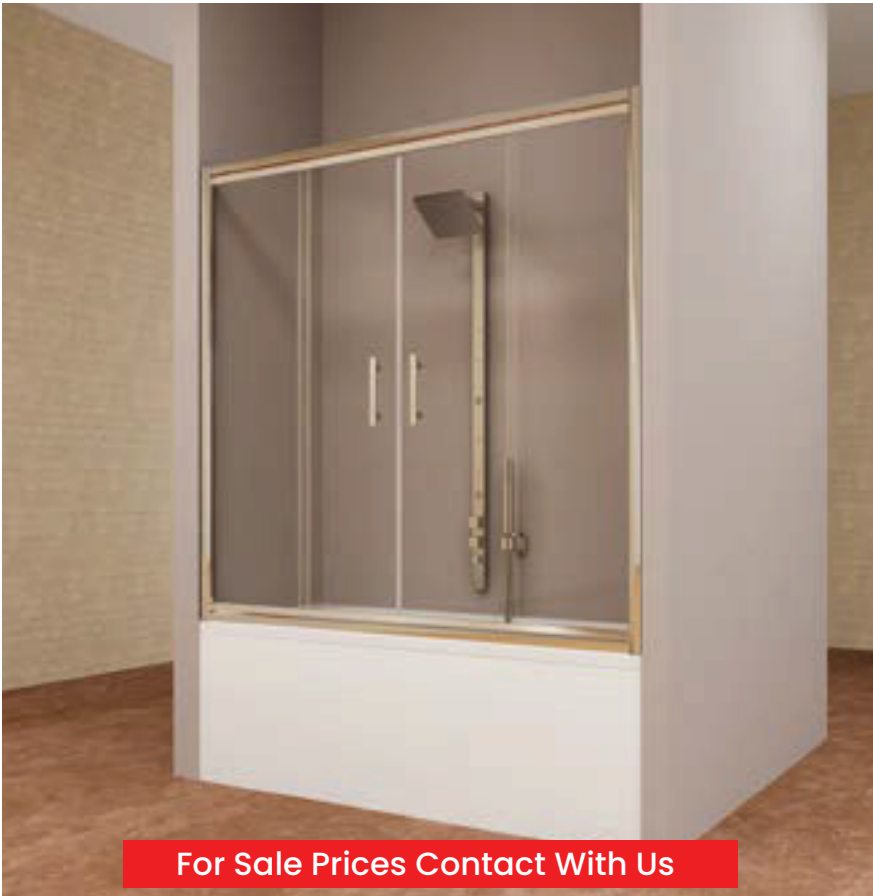

SERIES MODEL

2 fixed 2 Sliding Front Entry

VEİN MS 20

transparent temper glass 5 mm

h:160 cm

For Sale Prices Contact With Us

Size (cm)	Input Range (cm)	Bright Silver Matt Silver \$	Black \$	Gold \$
90 x 90	59	322	354	479
100 x 100	66	339	373	492
110 x 110	66	356	392	517
120 x 120	78	374	412	540
130 x 130	78	391	430	766
140 x 140	78	408	448	592
150 x 150	78	426	468	616

The shower in the photo is for visual purposes and not included in the prices.

SERIES MODEL

2 fixed 2 Sliding Front Entry

VEİN MS 21

transparent temper glass 5 mm

h:160 cm

For Sale Prices Contact With Us

Size (cm)	Input Range (cm)	Bright Silver Matt Silver \$	Black \$	Gold \$
120 - 129	46	283	318	410
130 - 139	51	292	322	423
140 - 149	56	301	331	437
150 - 159	61	310	342	448
160 - 169	66	320	352	462
170 - 179	71	329	361	476
180 - 189	76	338	372	490
190 - 199	81	347	382	504
200 - 210	86	356	392	518