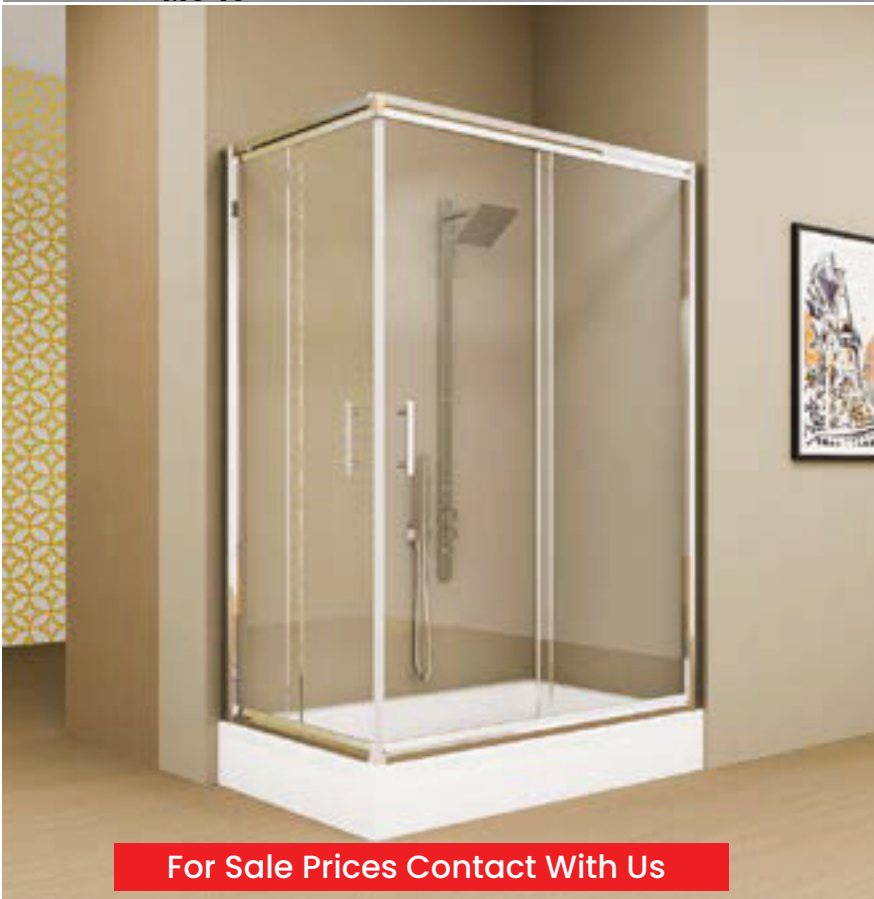

SERIES MODEL

2 are Fixed 2 are Sliding Corner Entry

VEİN MS 12

transparent temper glass 5 mm

h:190 cm

Size (cm)	Input Range (cm)	Bright Silver Matt Silver \$	Black \$	Gold \$
70x70	43	334	367	485
80x80	51	350	385	508
90x90	59	368	405	534
100x100	67	385	423	559
110x110	75	402	443	584
120x120	83	420	460	607

The shower in the photo is for visual purposes and not included in the prices.

SERIES MODEL

2 are Fixed 2 are Sliding Front Entry

VEİN MS 13

transparent temper glass 5 mm

h:190 cm

Size (cm)	Input Range (cm)	Bright Silver Matt Silver \$	Black \$	Gold \$
70x80	43	334	367	483
70x90	48	345	380	500
70x100	53	352	391	513
70x110	58	368	405	534
70x120	63	380	418	550
70x130	68	391	430	567
70x140	73	402	443	584
70x150	78	414	456	600