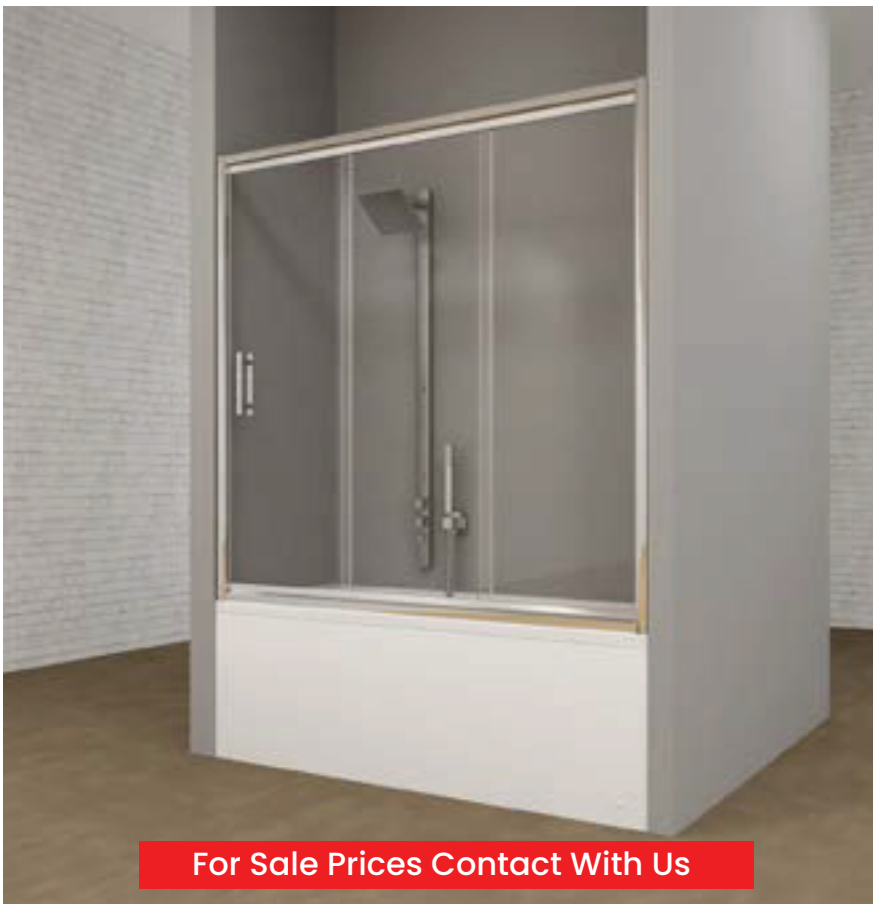

For Sale Prices Contact With Us

Size (cm)	Input Range (cm)	Bright Silver Matt Silver $	Black $	Gold $
90 - 99	39	274	301	397
100 - 109	49	281	308	407
110 - 119	59	288	315	416
120 - 129	69	295	322	428
130 - 139	79	301	331	437
140 - 149	89	308	338	449
150 - 159	99	315	345	458

SIDE PANEL

Ölçü	Bright Silver Matt Silver $	Black $	Gold $
30 - 39	131	145	210
40 - 49	133	147	212
50 - 59	135	149	214
60 - 69	137	151	216
70 - 79	139	153	218
80 - 89	141	155	220
90 - 100	143	157	222

The shower in the photo is for visual purposes and not included in the prices.