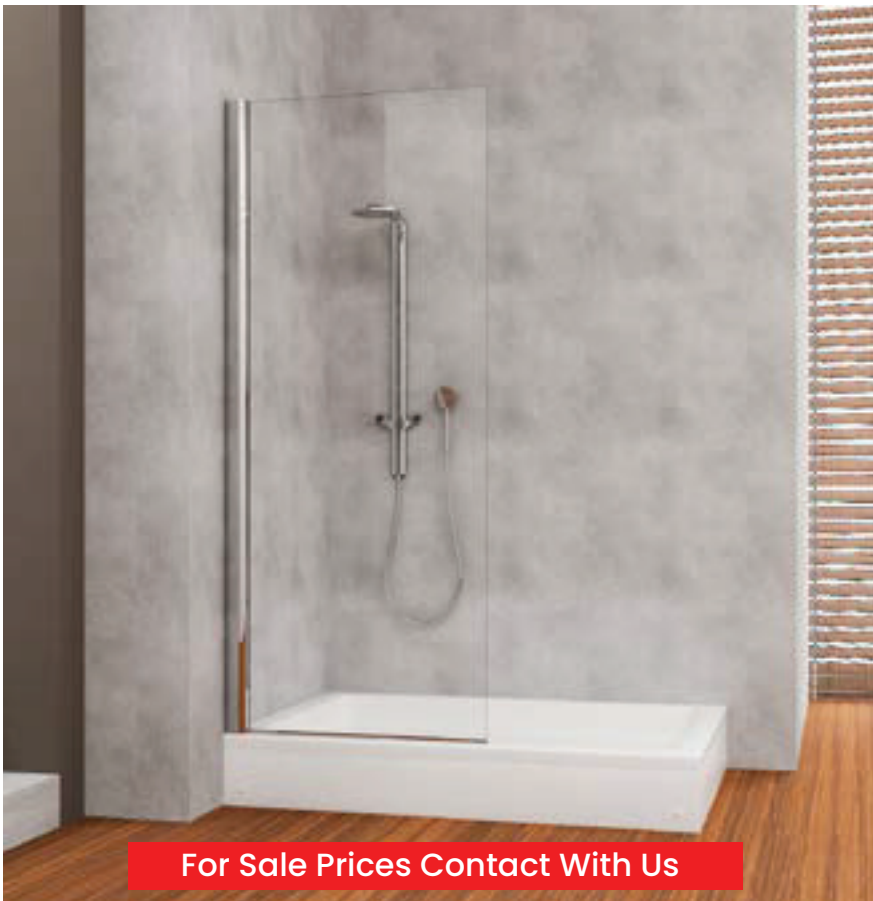

SERIES MODEL

Rectangular Shower tray Light Hinge 1 are Open Door Half Wing

VEİN MS 28

transparent temper glass 5 mm

h:190 cm

For Sale Prices Contact With Us

Size (cm)	Input Range (cm)	Bright Silver Matt Silver \$	Black \$	Gold \$
90 - 99	-	274	301	397
100 - 109	-	281	308	407
110 - 119	-	288	315	416
120 - 129	-	295	322	428
130 - 139	-	301	331	437

The shower in the photo is for visual purposes and not included in the prices.

SERIES MODEL

Rectangular Shower tray Light Hinge 1 are Open Door Half Wing

VEİN MS 29

transparent temper glass 5 mm

h:190 cm

For Sale Prices Contact With Us

Size (cm)	Input Range (cm)	Bright Silver Matt Silver \$	Black \$	Gold \$
60 - 69	-	265	291	384
70 - 79	-	270	297	391
80 - 89	-	276	304	400
90 - 100	-	282	311	407

The shower in the photo is for visual purposes and not included in the prices.