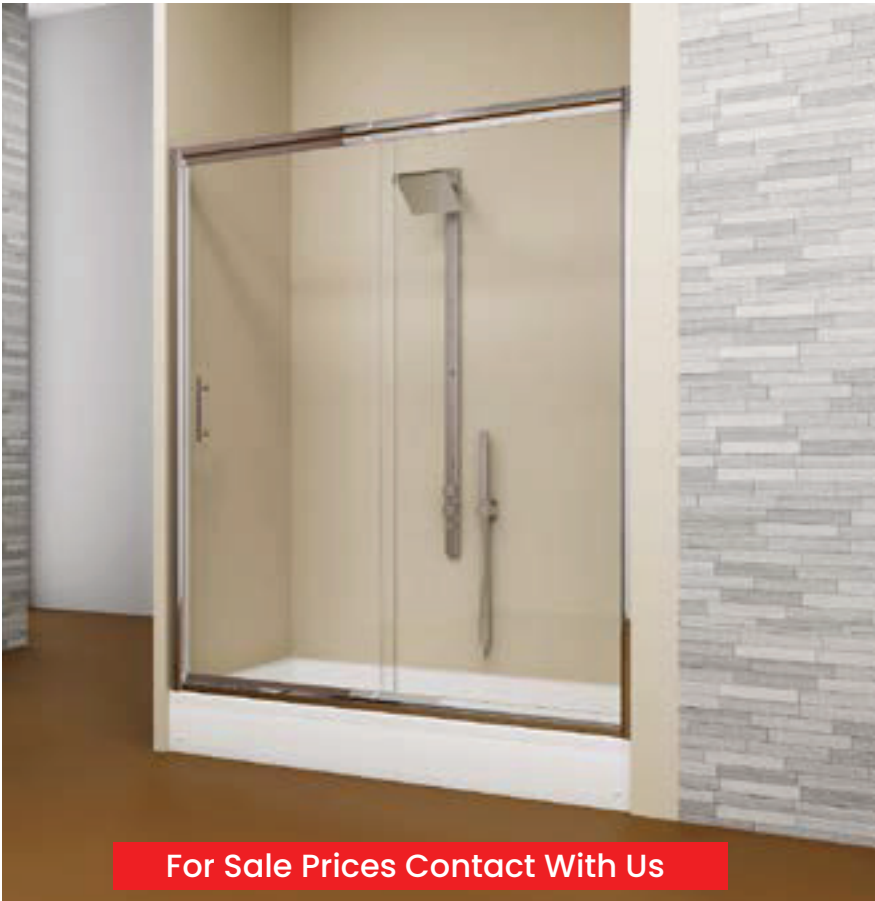

For Sale Prices Contact With Us

Size (cm)	Input Range (cm)	Bright Silver Matt Silver $	Black $	Gold $
110 - 119	45	287	316	416
120 - 129	50	305	336	442
130 - 139	55	310	342	449
140 - 149	60	316	348	460

SIDE PANEL

Size (cm)	Bright Silver Matt Silver $	Black $	Gold $
30 - 39	152	168	220
40 - 49	154	170	222
50 - 59	156	172	224
60 - 69	158	174	226
70 - 79	160	176	228
80 - 89	162	178	230
90 - 100	164	200	232

The shower in the photo is for visual purposes and not included in the prices.