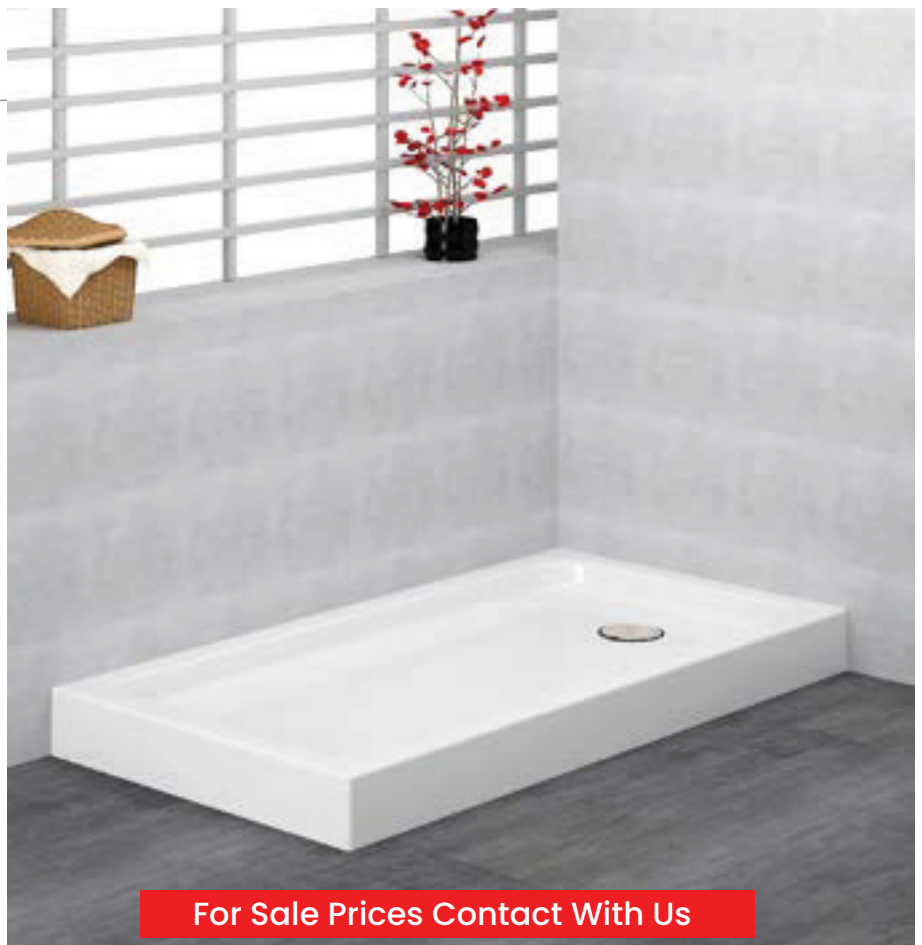

For Sale Prices Contact With Us

KDV is not included in the price
Price difference in colored products is 20%.