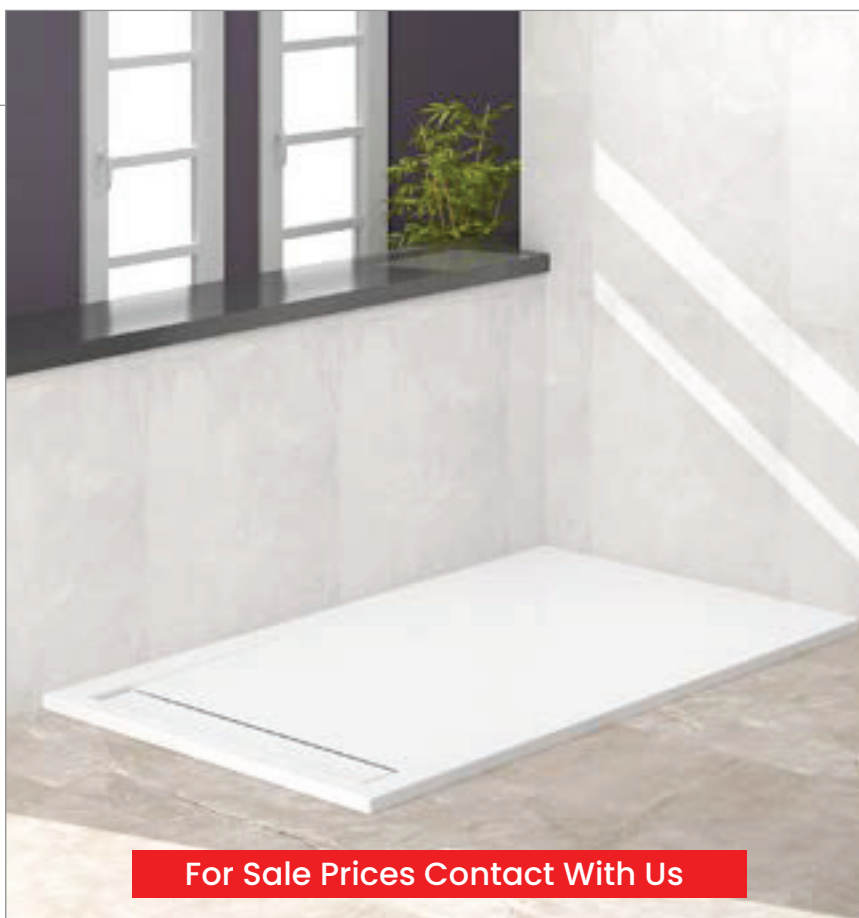

For Sale Prices Contact With Us

KDV is not included in the price
Price difference in colored products is 20%.