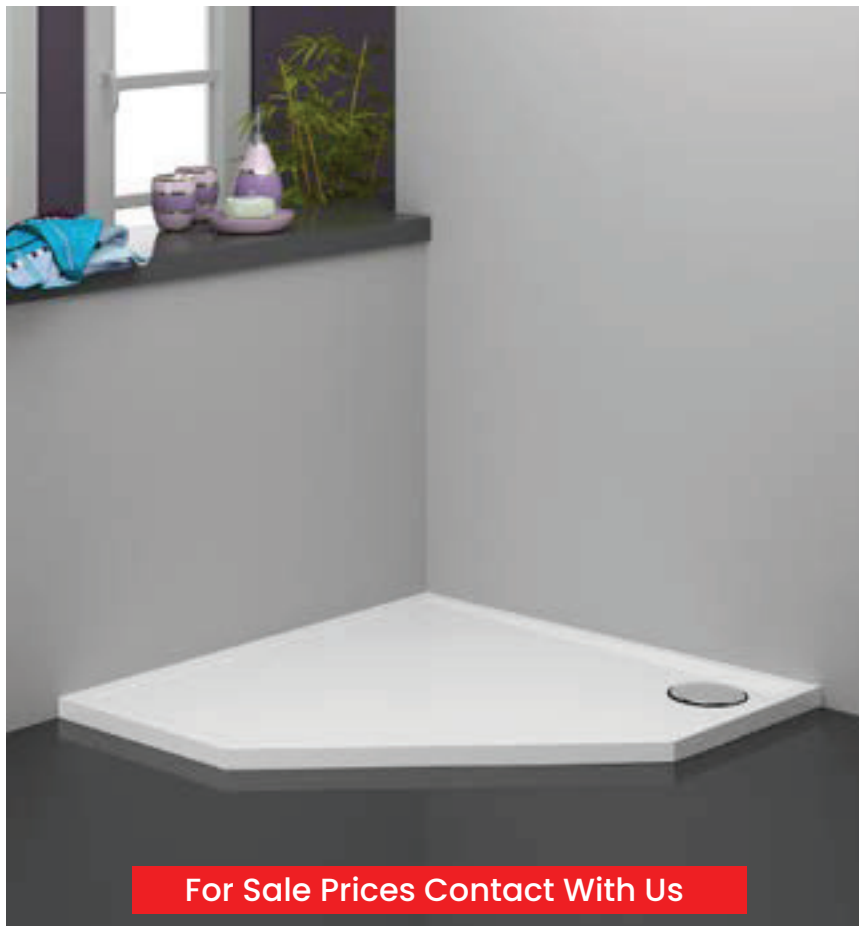

REINA

h:3,5

SlimFlat Oval Shower Trays

Size	Price
70x70	71 \$
80x80	75 \$
85x85	81 \$
90x90	86 \$
95x95	95 \$
100x100	98 \$
105x105	113 \$
110x110	114 \$
120x120	136 \$
130x130	150 \$

For Sale Prices Contact With Us

RAMADA

h:3,5

SlimFlat Square Shower Trays

Size	Price
70x70	72 \$
80x80	76 \$
90x90	88 \$
100x100	99 \$
110x110	115 \$

For Sale Prices Contact With Us

KDV is not included in the price
Price difference in colored products is 20%.

PLANO

SlimFlat Pentagon Shower Trays

h:3,5

Size	Price
90 x 90	109 \$
100 x 100	128 \$

For Sale Prices Contact With Us

EFLAL

SlimFlat Shower Trays

h:3,5

CINEA

h:3,5

SlimFlat Shower Trays

Size	Price
70 x 120	203 \$

Size	Price
80 x 120	209 \$

Size	Price
90 x 120	220 \$

GONEN

h:3,5